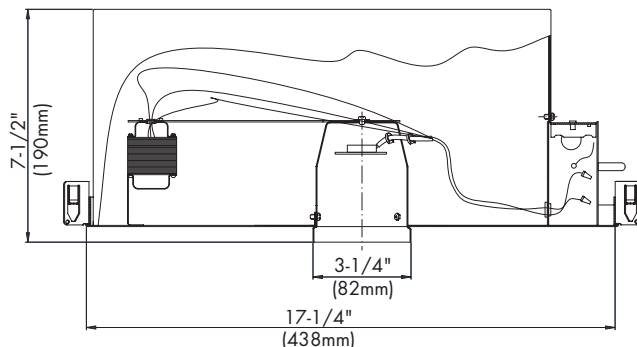

DIMENSIONS