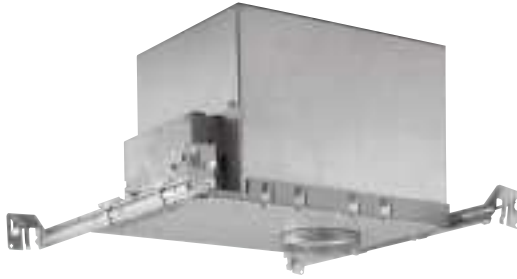

### Description

Thermally protected small aperture low voltage recessed housing for use with up to 35 watt MR16 lamp in new constructions. Fixture is furnished with BH1 bar hangers. cUL Listed for through branch wiring and damp location.

## SPECIFICATIONS

- Housing** - Deep drawn, 20 gauge, single piece housing. Adjusts vertically in frame to accommodate ceiling thickness from 1/2" to 1" thick. Ceiling opening 3". Accommodates lamp up to 35 watts MR16 12 volt lamps.
- Plaster Frame**- Die-stamped 20 gauge galvanized steel.
- Socket**- Porcelain GU5-3 Base. Pre-wired with 18 gauge teflon 250 degree leads to junction box.
- Transformer**- Class H magnetic transformer attached to one cover of junction box. Transformer can be easily removed below ceiling.
- Bar Hangers** - Pre-installed BH1 bar hangers telescope from 16 to 24 inches. Alignment holes provided to center fixture on 14, 16, 24 inch centers. Bar hangers are equipped with heavy duty fluted rails. Interlocking support tabs provide smooth adjustment of bar hanger.