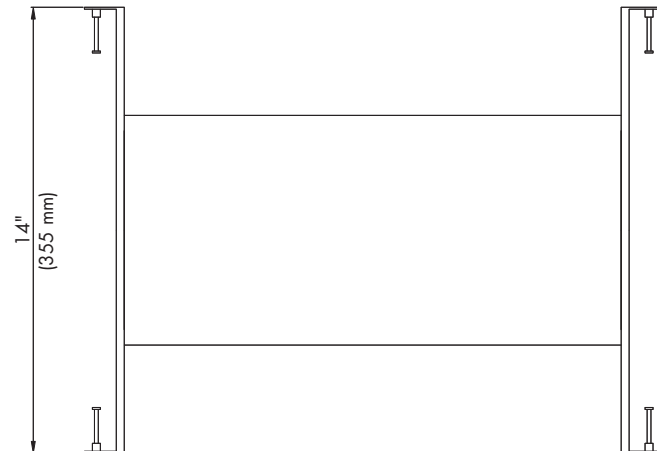

DIMENSIONS